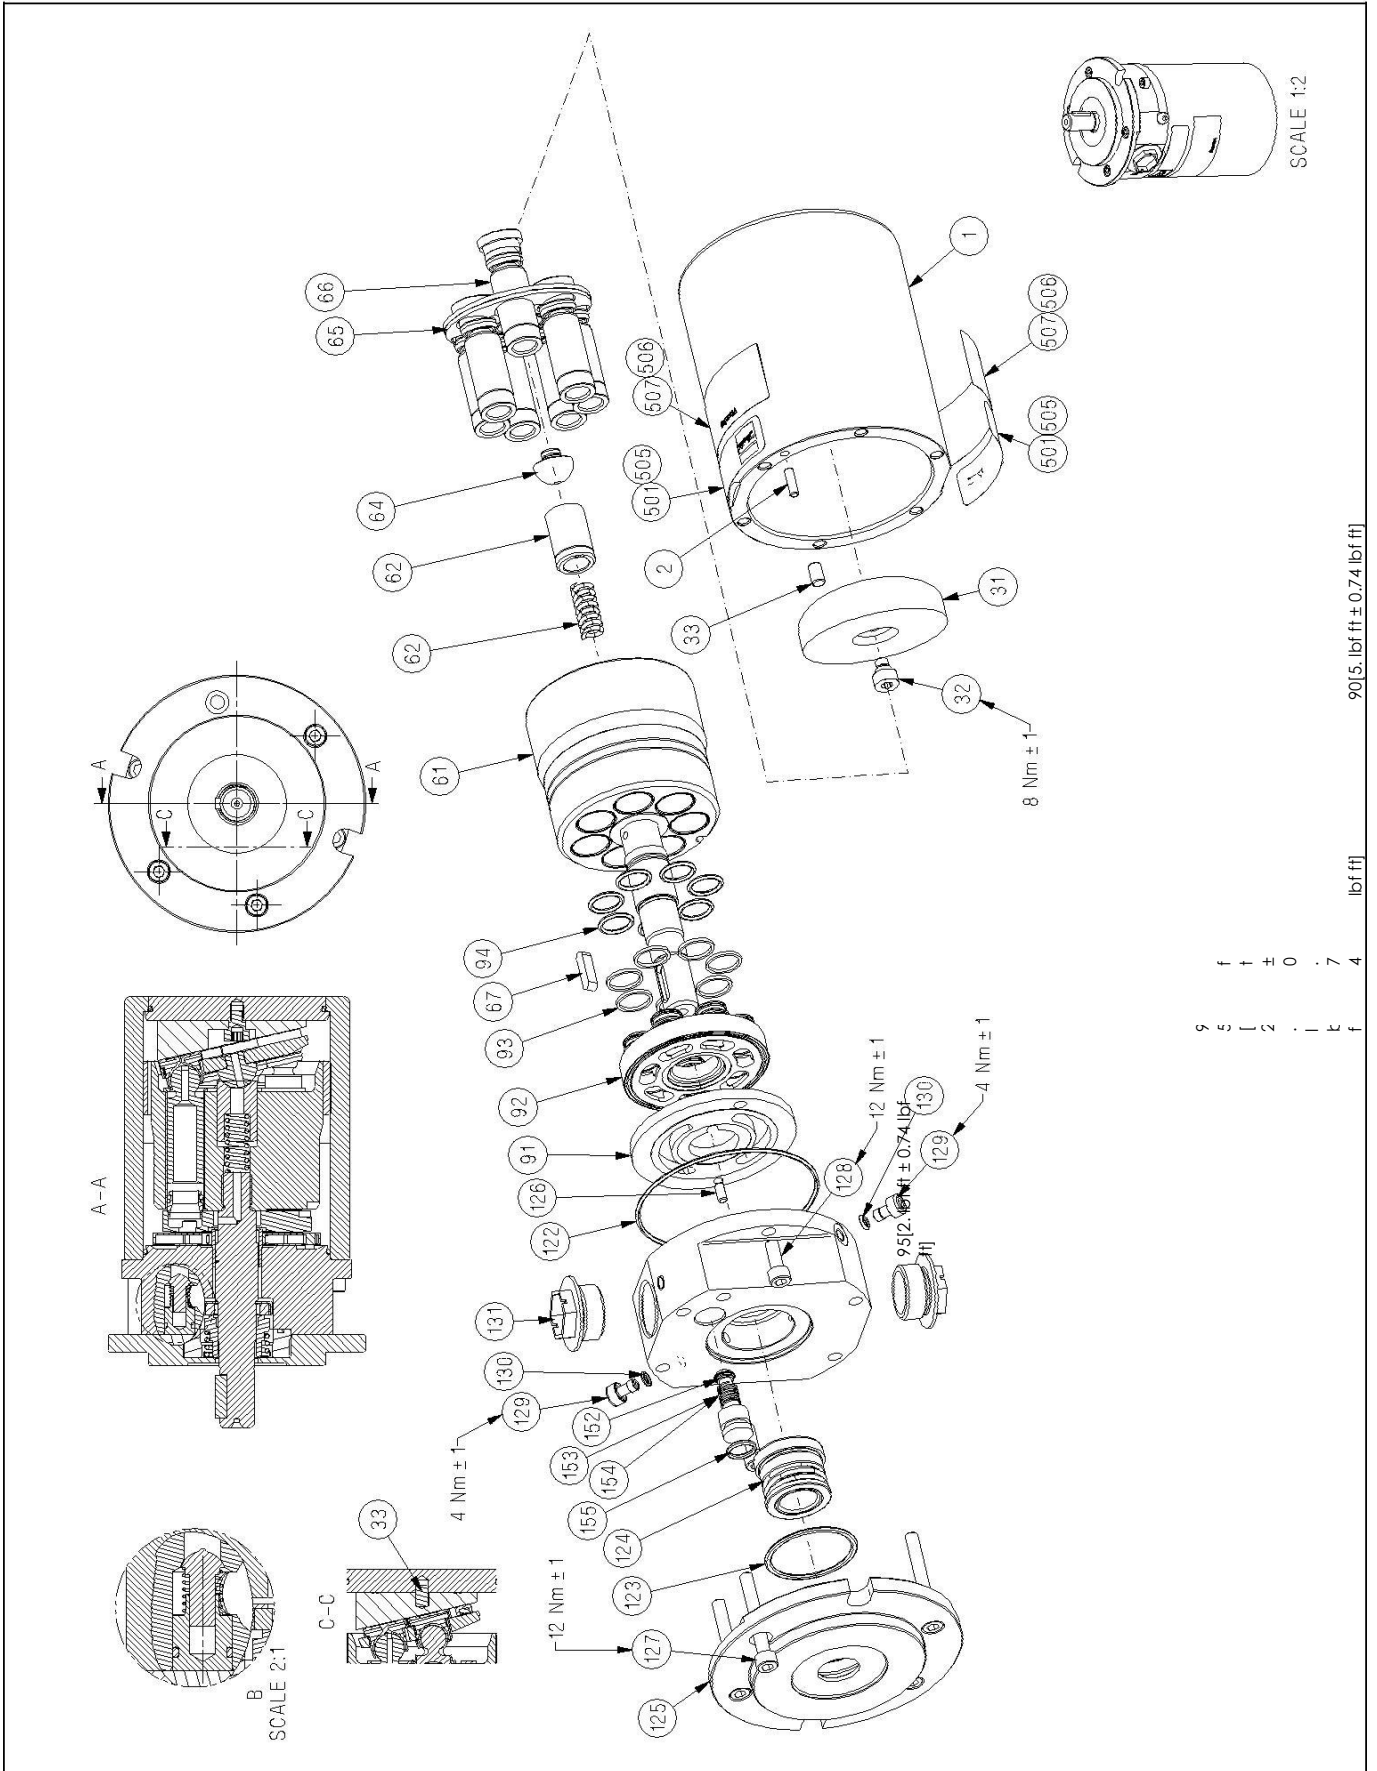

9. Exploded view
APP 3.0 - 3.5

9
5
1
2
·
1
k
f

f
t
±
0
·
7
4

90 [5. lbf ft ± 0.74 lbf ft]

lbf ft

Parts list
APP 0.6-43 / APM 0.8-2.9 / APP W 5.1-10.2
**10. Parts list
APP 5.1 - 10.2**
Note:
 The parts listed are not sold separately, only in various kits.